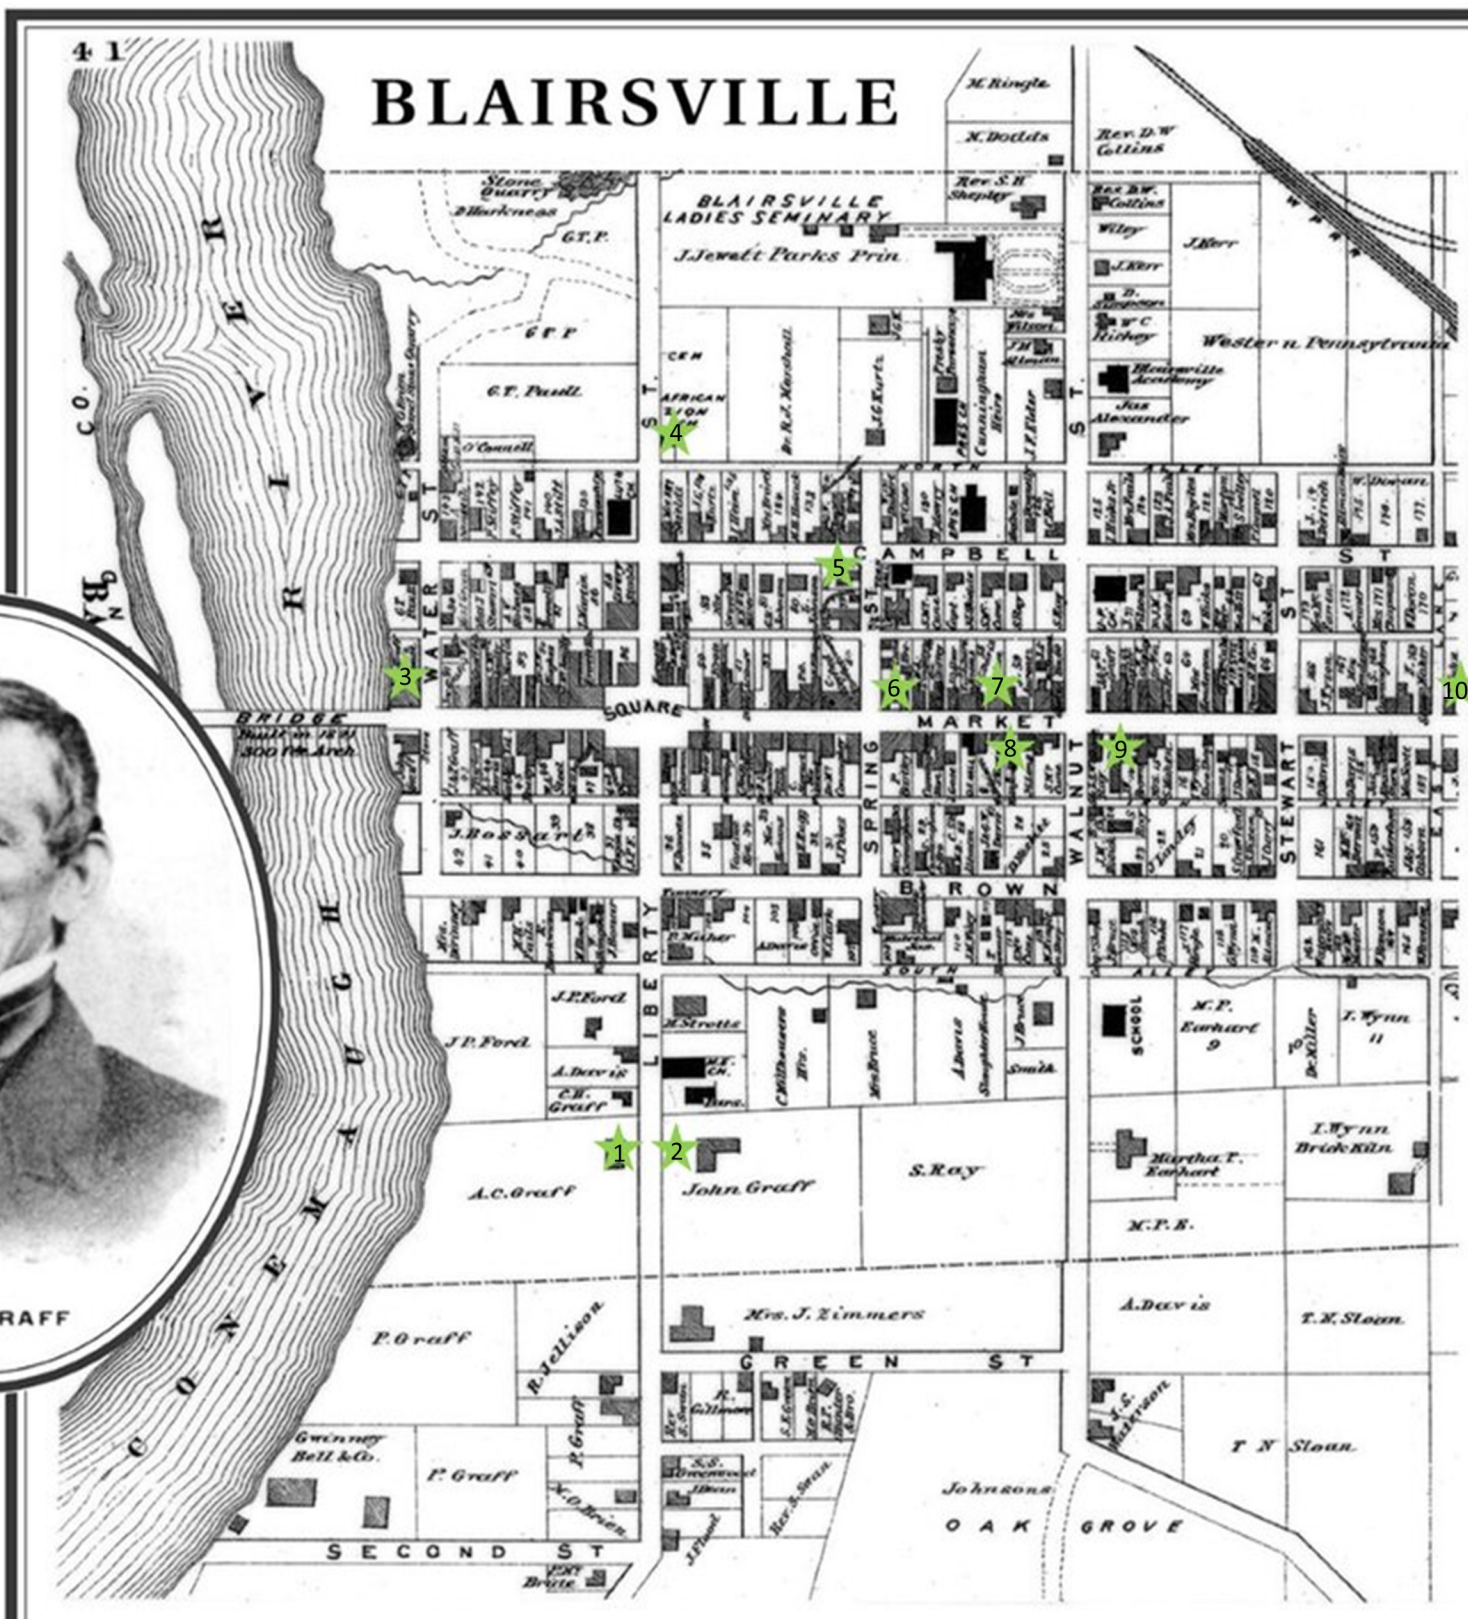

Blairsville Underground Railroad Interpretive Signage Walking Tour

1. The Alexander Graff House
2. The John Graff House
3. The Rescue of Richard Newman
4. The AME Zion Church
5. Site of Lewis Johnston's Home
6. Samuel McCune Safe House

JOHN GRAFF

7. Chester C Davis & Rescue of 1858
8. G. Wilkinson & Rescue of 1858
9. Dr. E Emerson & Dred Scott
10. The Blairsville PRR Station